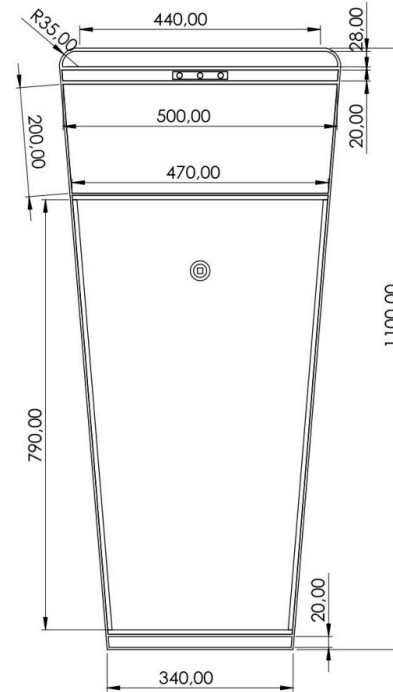

Size

52CM*42*110CM

ADLIS 
WEIYIN

A. Description and function:

In sunlight condition, product will charge build-in Li-ion battery by solar panel, and charge cell phones by cables simultaneous. Without sunlight condition, product will charge cell phone by its built-in battery.