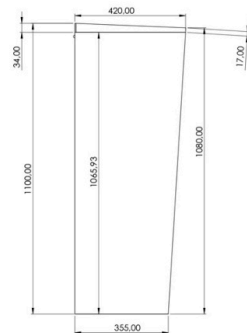

Size

52CM*42*110CM

ADLIS 
WEIYIN

A. Description and function:

In sunlight condition, product will charge build-in Li-ion battery by solar panel, and charge cell phones by cables simultaneous. Without sunlight condition, product will charge cell phone by its built-in battery.