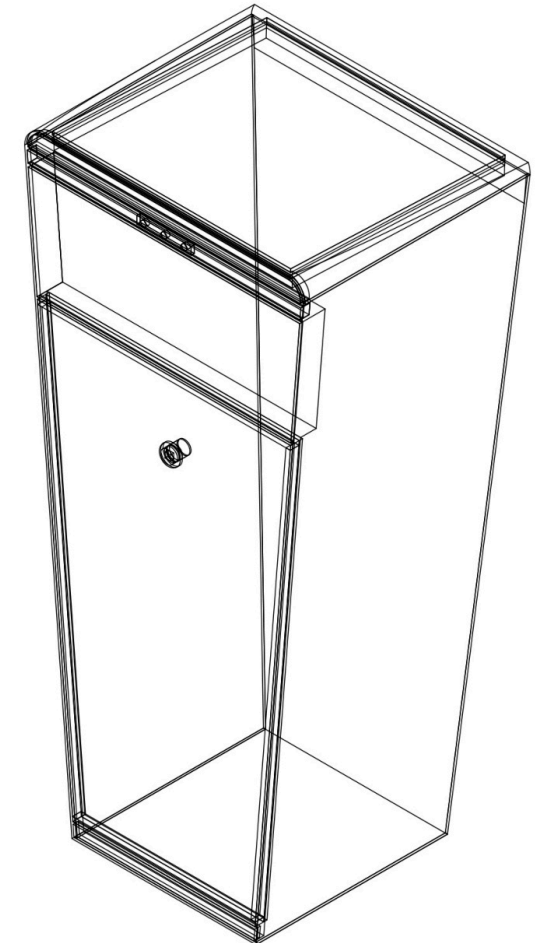

Size

52CM*42*110CM

ADLIS 
WEIYIN

A. Description and function:

In sunlight condition, product will charge build-in Li-ion battery by solar panel, and charge cell phones by cables simultaneous. Without sunlight condition, product will charge cell phone by its built-in battery.

B. Intended use:

 This product is intended for outdoor use only. Please place it on a flat floor and away from any shade. If in the shade, the solar panel will not function effectively.

C. Package Content: