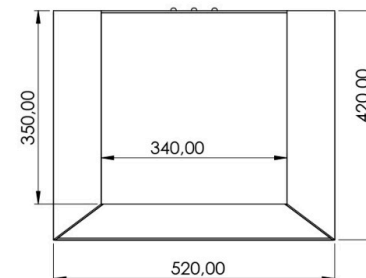

Size

52CM*42*110CM

ADLIS 
WEIYIN

A. Description and function:

In sunlight condition, product will charge build-in Li-ion battery by solar panel, and charge cell phones by cables simultaneous. Without sunlight condition, product will charge cell phone by its built-in battery.